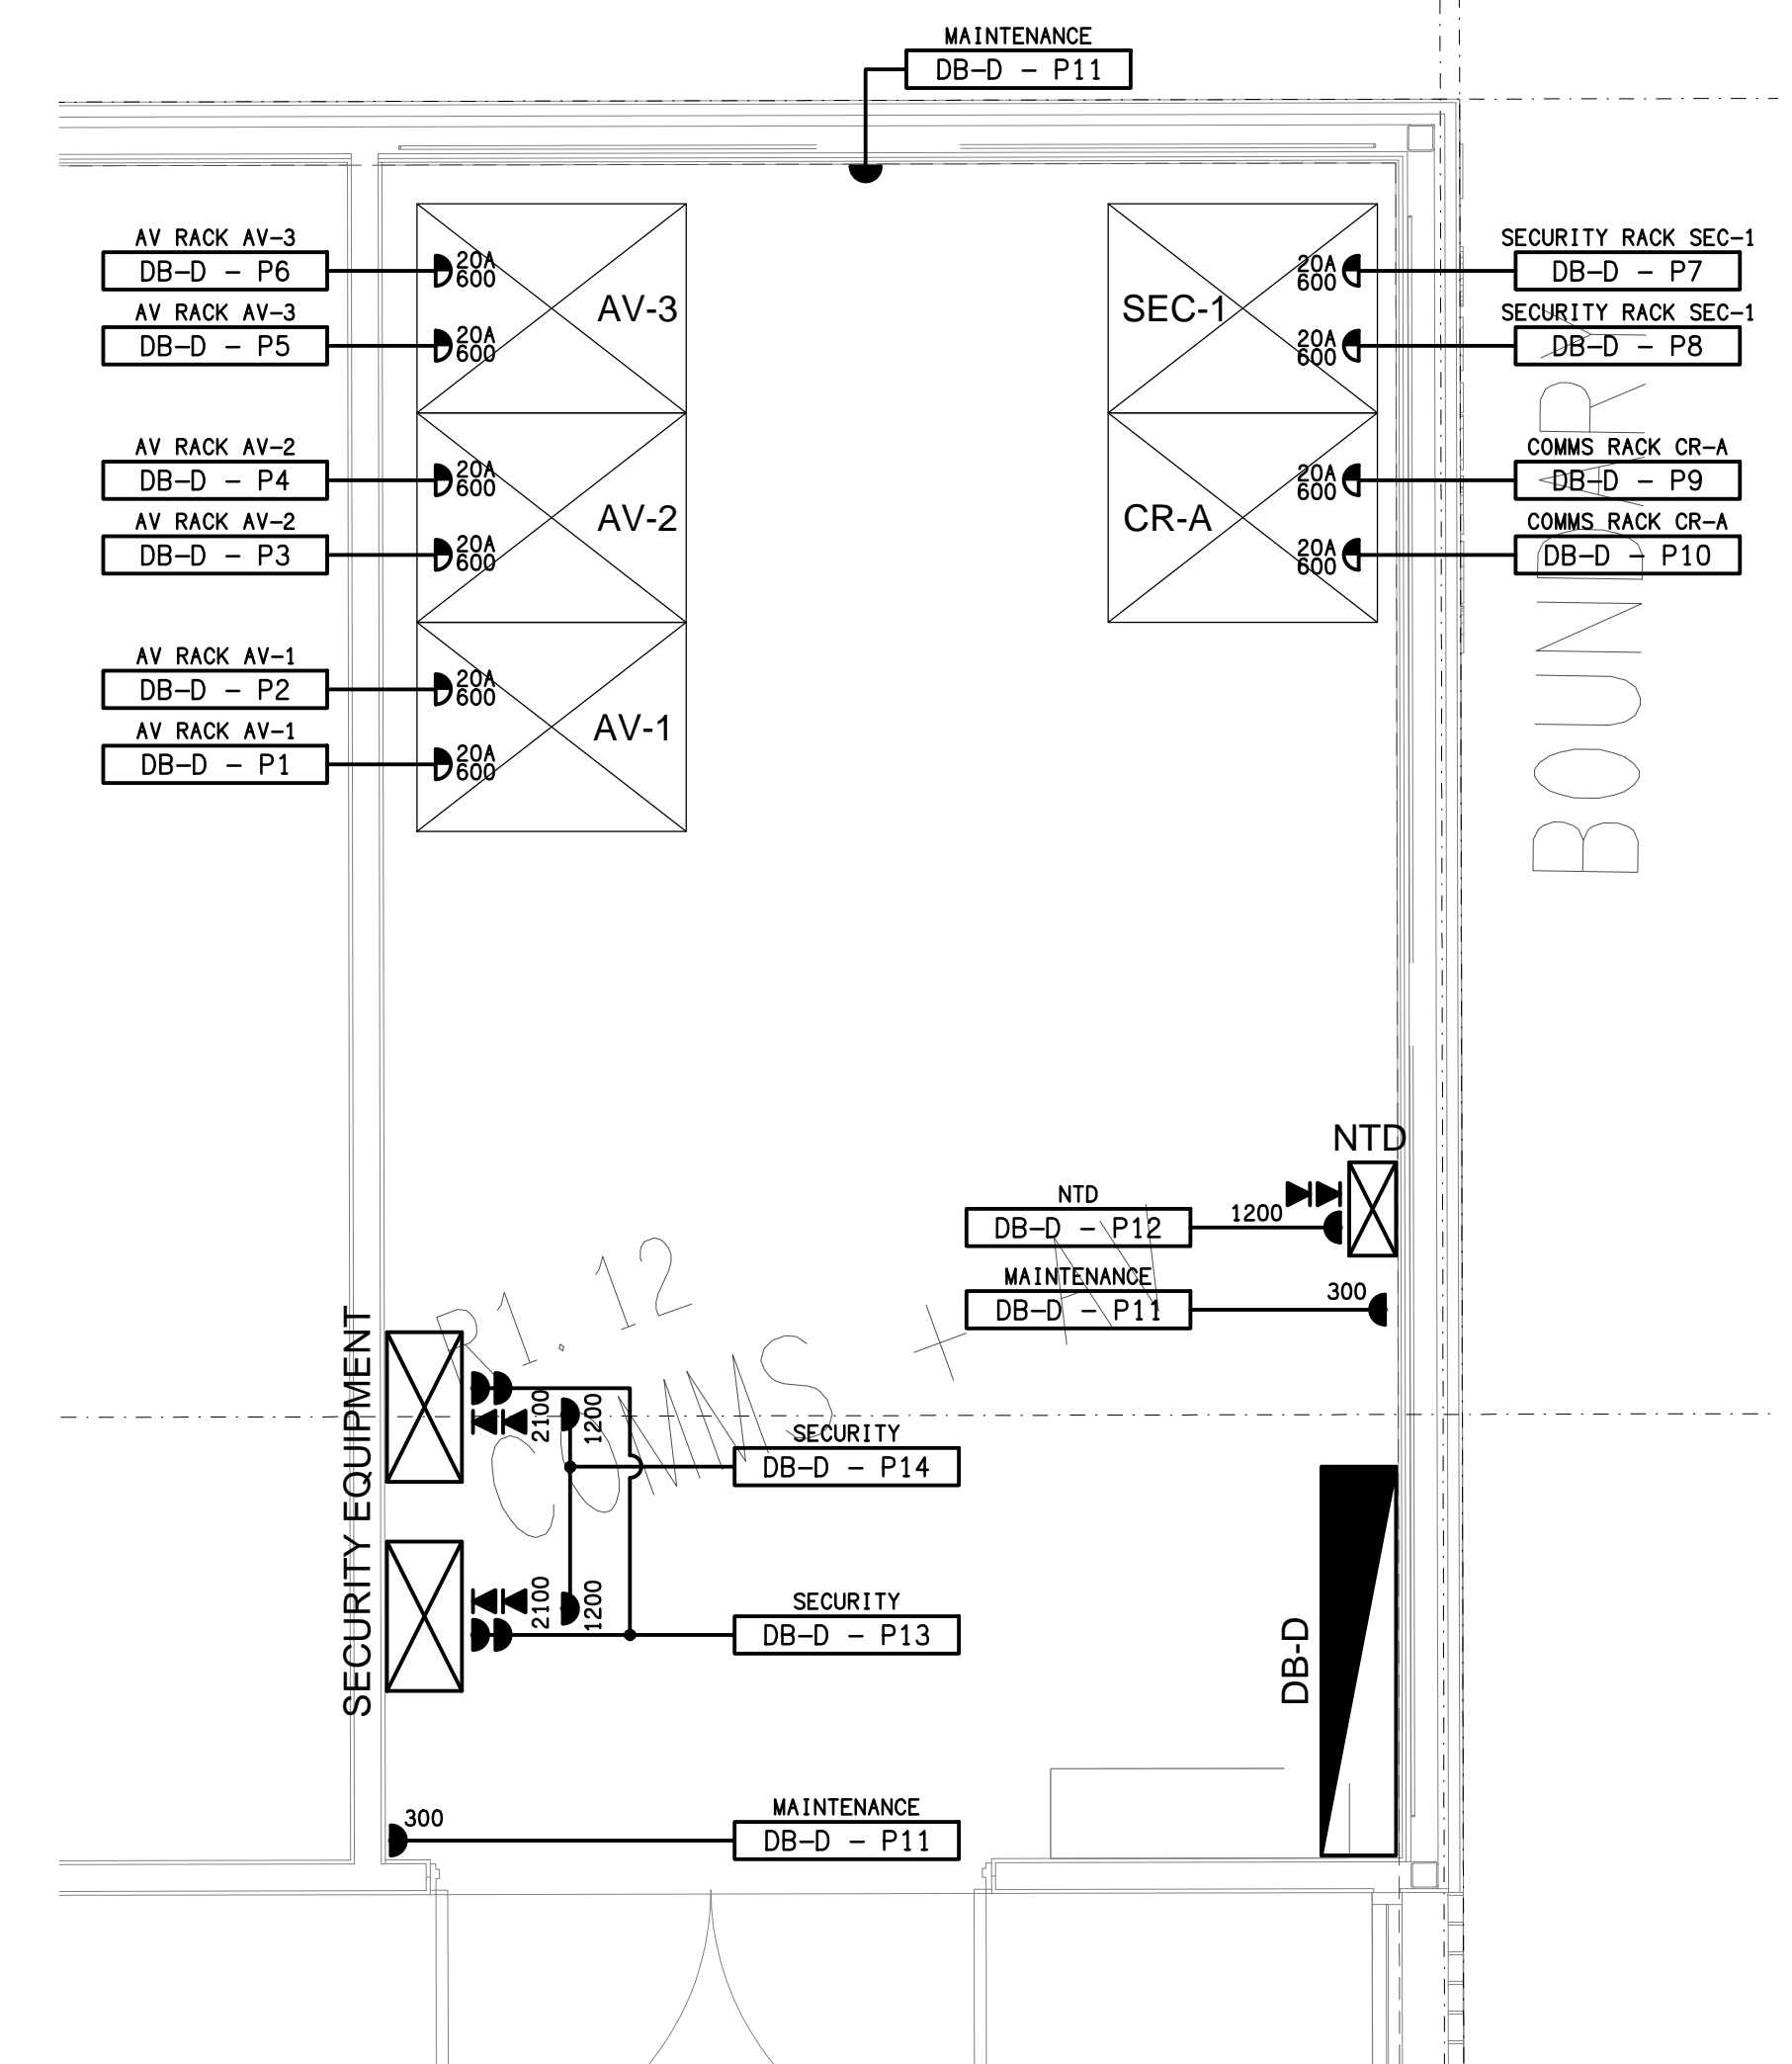

DETAIL C
COMMUNICATIONS / AV LAYOUT
SCALE 1:25

ELECTRICAL DESIGN GROUP BRISBANE
PTY LTD
ACN 092 710 793
TRADING AS:
ELECTRICAL DESIGN GROUP

THE COPYRIGHT OF THIS DRAWING
REMAINS THE PROPERTY OF THE
ELECTRICAL DESIGN GROUP.
USE FIGURED DIMENSIONS
IN PREFERENCE TO SCALE.
ALL DIMENSIONS TO BE
VERIFIED ONSITE.

ELECTRICAL DESIGN GROUP
ELECTRICAL BUILDING SERVICES CONSULTANTS
BRISBANE GOLD COAST

PROJECT:
THE BELVEDERE HOTEL

26 OXLEY AVENUE, WOODY POINT, QUEENSLAND.

D	CONSTRUCTION	05/09/2022
REV:	DESCRIPTION:	DATE:

DRAWING:
**ELECTRICAL SERVICES
LEVEL 1 FLOOR PLAN**

SCALE:
1:100 AT A1
PROJECT NO:
C2559a
DRAWING NO:
E07
REVISION:
D